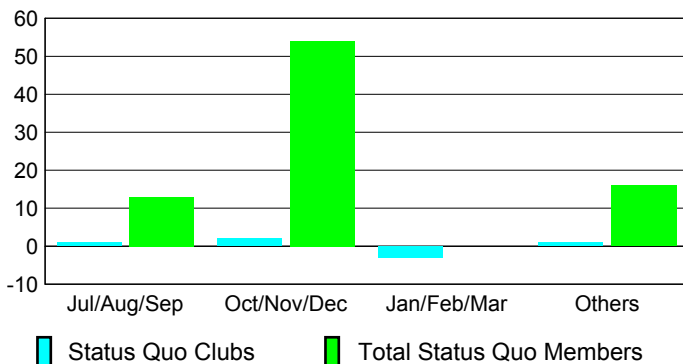

## CLUBS

**Club Results**  
2009-2010

**Clubs**  
2008-2009

Month	New Club Goal	Actual New Clubs	Actual Dropped Clubs	Gain/Loss of Clubs	Gain/Loss of Clubs
Jul/Aug/Sep	0	0	0	0	0
Oct/Nov/Dec	2	0	0	0	0
Jan/Feb/Mar	0	0	-1	-1	0
Apr/May/Jun	1	0	0	0	1
<b>Totals</b>	<b>3</b>	<b>0</b>	<b>-1</b>	<b>-1</b>	<b>1</b>

### Club Results 2009-2010

Goal, New, Dropped, Gain/Loss

### Comparison of Club Gain/Loss

Current Year Compared to the Previous Year

### YTD Status Quo Clubs 2009-2010

Status Quo Clubs Compared to Status Quo Members