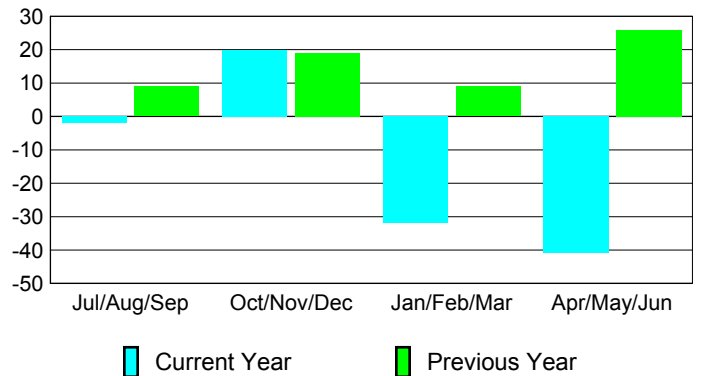

Gender Comparison 2009-2010

Jul/Aug/Sep

Oct/Nov/Dec

Jan/Feb/Mar

Apr/May/Jun

Male

Female