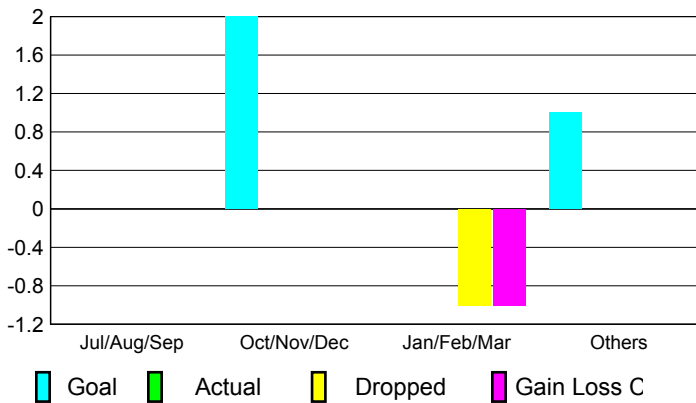

## CLUBS

**Club Results**  
2009-2010

**Clubs**  
2008-2009

Month	New Club Goal	Actual New Clubs	Actual Dropped Clubs	Gain/Loss of Clubs	Gain/Loss of Clubs
Jul/Aug/Sep	0	0	0	0	0
Oct/Nov/Dec	2	0	0	0	0
Jan/Feb/Mar	0	0	-1	-1	0
Apr/May/Jun	1	0	0	0	1
<b>Totals</b>	<b>3</b>	<b>0</b>	<b>-1</b>	<b>-1</b>	<b>1</b>

### Club Results 2009-2010

Goal, New, Dropped, Gain/Loss

### Comparison of Club Gain/Loss

Current Year Compared to the Previous Year