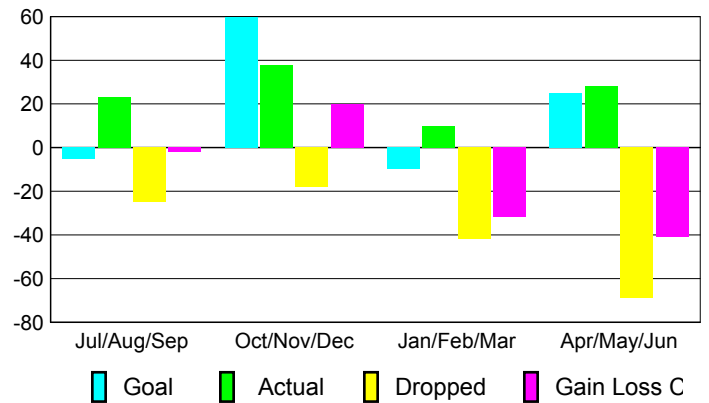

### YTD Status Quo Clubs 2009-2010

Status Quo Clubs Compared to Status Quo Members

## MEMBERSHIP

**Membership Results**  
2009-2010

**Membership**  
2008-2009

Month	Net Memb Goal	Actual New Memb	Actual Dropped Memb	Gain/Loss of Memb	Gain/Loss of Memb
Jul/Aug/Sep	-5	23	-25	-2	9
Oct/Nov/Dec	60	38	-18	20	19
Jan/Feb/Mar	-10	10	-42	-32	9
Apr/May/Jun	25	28	-69	-41	26
<b>Totals</b>	<b>70</b>	<b>99</b>	<b>-154</b>	<b>-55</b>	<b>63</b>

### Membership Results 2009-2010

Goal, New, Dropped, Gain/Loss

### Comparison of Membership Gain/Loss

Current Year Compared to the Previous Year